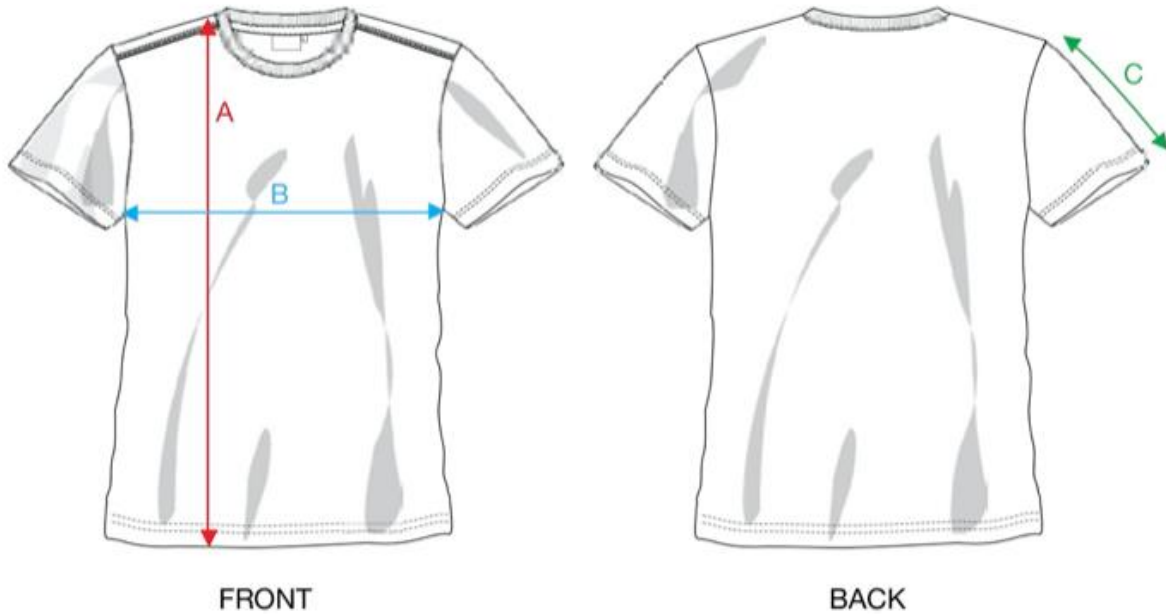

HEREN

MEASUREMENT IN CM	XS	S	M	L	XL	XXL	3XL
A - BODYLENGTH FRONT HPS	65	68	71	74	77	80,50	84
B - 1/2 CHEST	43	47	51	55	59	65	71
C - SLEEVELENGTH	14,30	15,30	16,30	17,30	18,30	19,30	20,30

Sizing chart is in centimeters and sizing is subject to a market accepted tolerance. No rights may be derived from this sizing chart.