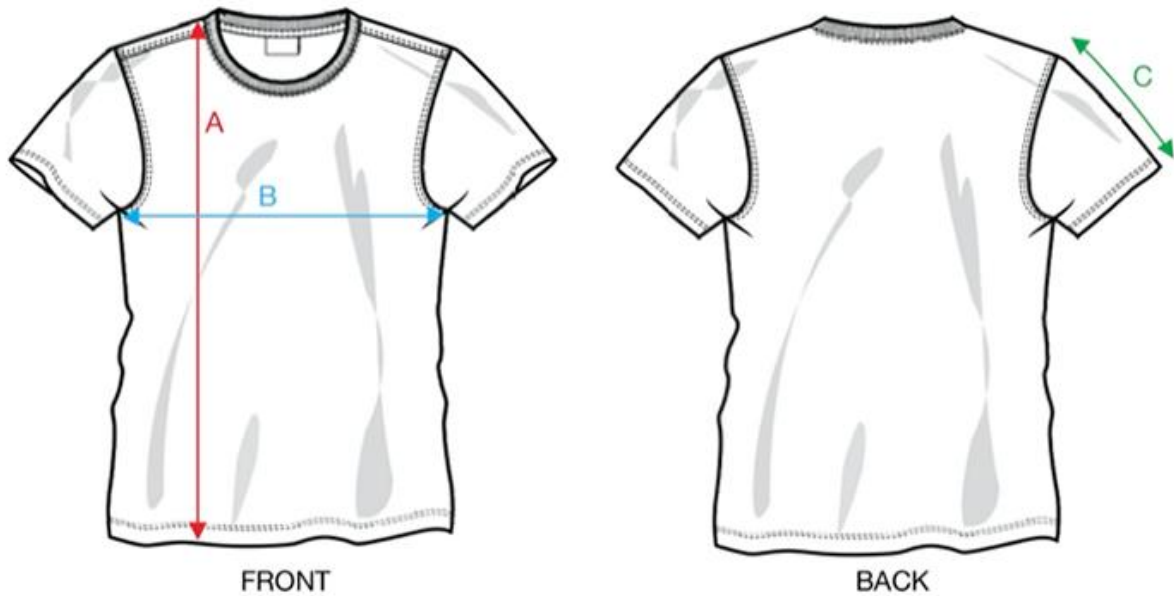

DAMES

MEASUREMENT IN CM	XS/34	S/36	M/38	L/40	XL/42	XXL/44
A - BODYLENGTH FRONT HPS	62	64	66	68	70	72
B - 1/2 CHEST	41	44	47	51	55	60
C - SLEEVELENGTH	15	16	17	18	19	20

Sizing chart is in centimeters and sizing is subject to a market accepted tolerance. No rights may be derived from this sizing chart.